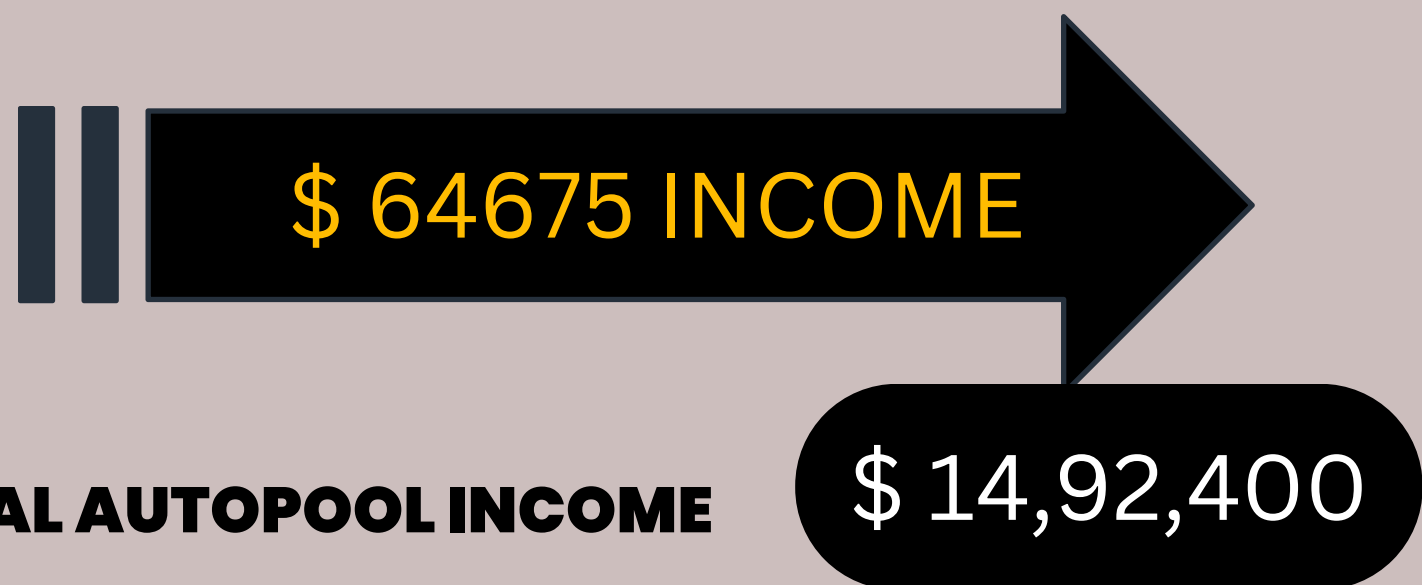

\$ 225 INCOME

\$ 675 INCOME

ID	INCOME	TOTAL INCOME
2	\$67.5	\$135
4	\$67.5	\$270
8	\$135	\$1080
16	\$135	\$2160
32	\$270	\$8640
INCOME	\$675	\$12285
WITHDRAWAL		\$9585

SILVER GLOBAL AUTOPOOL

DREAMLITE

www.dreamlite.io

ID	INCOME	TOTAL INCOME
2	\$202.5	\$405
4	\$202.5	\$810
8	\$405	\$3240
16	\$405	\$6480
32	\$810	\$25920
INCOME	\$2025	\$36855
WITHDRAWAL		\$28755

\$ 2025 INCOME

\$ 6075 INCOME

ID	INCOME	TOTAL INCOME
2	\$607.5	\$1215
4	\$607.5	\$2430
8	\$1215	\$9720
16	\$1215	\$19440
32	\$2430	\$77760
INCOME	\$6075	\$110565
WITHDRAWAL		\$86265

SILVER GLOBAL AUTOPOOL

DREAMLITE

www.dreamlite.io

ID	INCOME	TOTAL INCOME
2	\$1822.5	\$3645
4	\$1822.5	\$7290
8	\$3645	\$29160
16	\$3645	\$58320
32	\$7290	\$233280
INCOME	\$18225	\$331695
WITHDRAWAL		\$258795

TOTAL AUTOPOOL INCOME

\$ 14,92,400

ID	INCOME	TOTAL INCOME
2	\$5467.5	\$10935
4	\$5467.5	\$21870
8	\$10935	\$87480
16	\$10935	\$174960
32	\$21870	\$699840
INCOME	\$54675	\$995085
WITHDRAWAL		\$995085

Conditions to withdraw