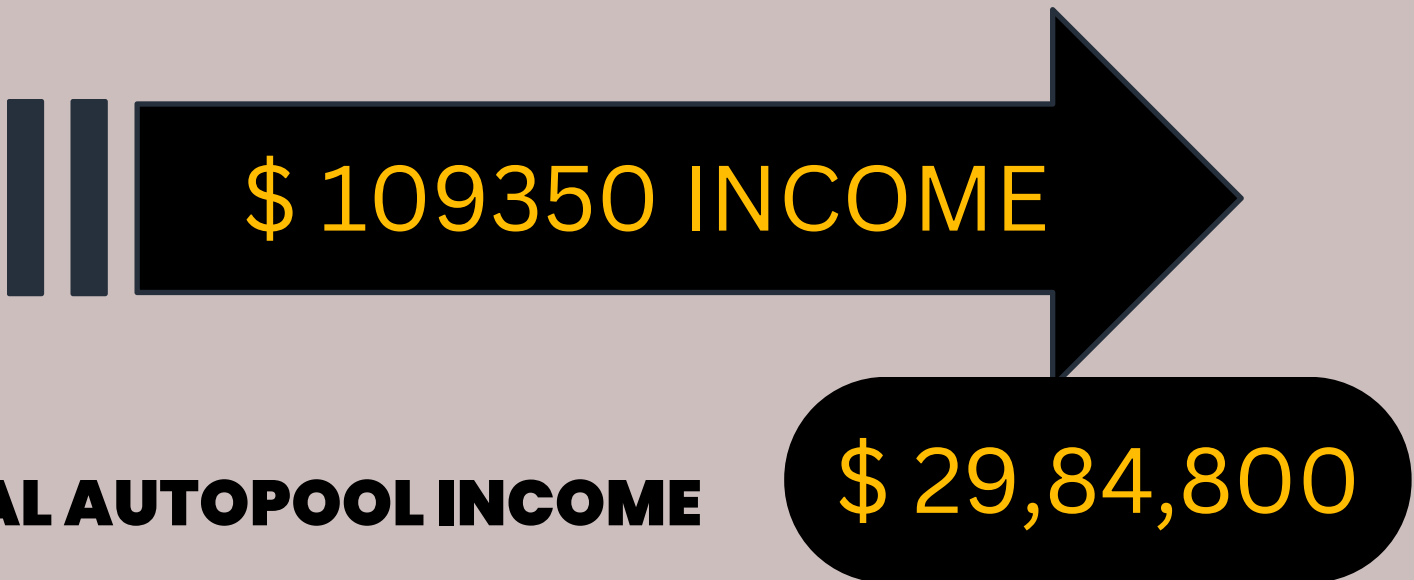

ID	INCOME	TOTAL INCOME
2	\$135	\$270
4	\$135	\$540
8	\$270	\$2160
16	\$270	\$4320
32	\$540	\$17280
INCOME	\$1,350	\$24570
WITHDRAWAL		\$19170

GOLD GLOBAL AUTOPOOL

DREAMLITE

www.dreamlite.io

ID	INCOME	TOTAL INCOME
2	\$405	\$810
4	\$405	\$1620
8	\$810	\$6480
16	\$810	\$12960
32	\$1620	\$51840
INCOME	\$4050	\$73710
WITHDRAWAL		\$57510

\$ 4050 INCOME

\$ 12150 INCOME

ID	INCOME	TOTAL INCOME
2	\$1215	\$2430
4	\$1215	\$4860
8	\$2430	\$19440
16	\$2430	\$38880
32	\$4860	\$155520
INCOME	\$12150	\$221130
WITHDRAWAL		\$172530

GOLD GLOBAL AUTOPOOL

DREAMLITE

www.dreamlite.io

ID	INCOME	TOTAL INCOME
2	\$3645	\$7290
4	\$3645	\$14580
8	\$7290	\$58320
16	\$7290	\$116640
32	\$14580	\$466560
INCOME	\$36450	\$663390
WITHDRAWAL		\$517590

TOTAL AUTOPOOL INCOME

\$ 29,84,800

ID	INCOME	TOTAL INCOME
2	\$10935	\$21870
4	\$10935	\$43740
8	\$21870	\$174960
16	\$21870	\$349920
32	\$43740	\$1399680
INCOME	\$109350	\$1990170
WITHDRAWAL		\$1990170

Conditions to withdraw