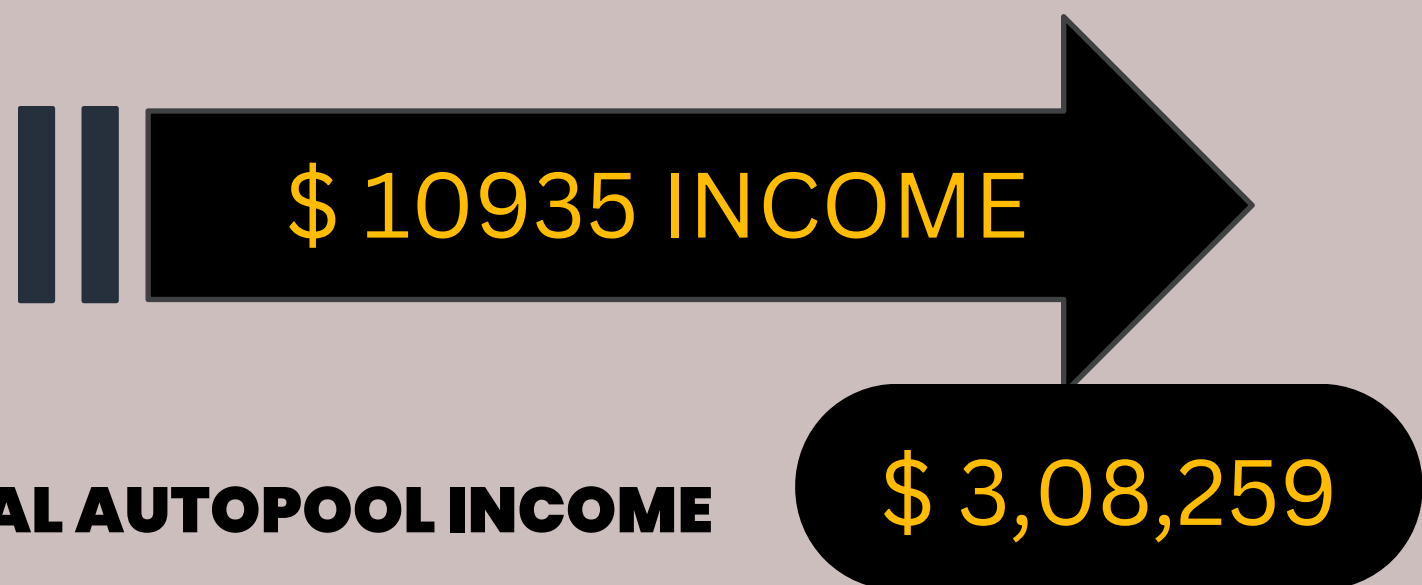

BRONZE GLOBAL AUTOPOOL

DREAMLITE

www.dreamlite.io

ID	INCOME	TOTAL INCOME
2	\$40	\$80
4	\$40	\$160
8	\$60	\$480
16	\$100	\$1600
32	\$165	\$5280
INCOME	\$405	\$7600
WITHDRAWAL		\$5980

\$ 405 INCOME

\$ 1215 INCOME

ID	INCOME	TOTAL INCOME
2	\$120	\$240
4	\$120	\$480
8	\$180	\$1440
16	\$300	\$4800
32	\$495	\$15840
INCOME	\$1215	\$22800
WITHDRAWAL		\$17940

BRONZE GLOBAL AUTOPOOL

DREAMLITE

www.dreamlite.io

ID	INCOME	TOTAL INCOME
2	\$360	\$720
4	\$360	\$1440
8	\$540	\$4320
16	\$900	\$14400
32	\$1485	\$47520
INCOME	\$3645	\$68400
WITHDRAWAL		\$53820

TOTAL AUTOPOOL INCOME

\$ 3,08,259

ID	INCOME	TOTAL INCOME
2	\$1080	\$2160
4	\$1080	\$4320
8	\$1620	\$12960
16	\$2700	\$43200
32	\$4455	\$142560
INCOME	\$10935	\$205200
WITHDRAWAL		\$205200

Conditions to withdraw

- 1 - You have to open 2 more Direct ID.
- 2- You need to upgrade to "Silver" worth of 50\$.

SILVER GLOBAL AUTOPOOL

SILVER GLOBAL AUTOPOOL

DREAMLITE

www.dreamlite.io

ID	INCOME	TOTAL INCOME
2	\$2.5	\$5
4	\$2.5	\$10
8	\$5	\$40
16	\$5	\$80
32	\$10	\$320
INCOME	\$25	\$455
WITHDRAWAL		\$355