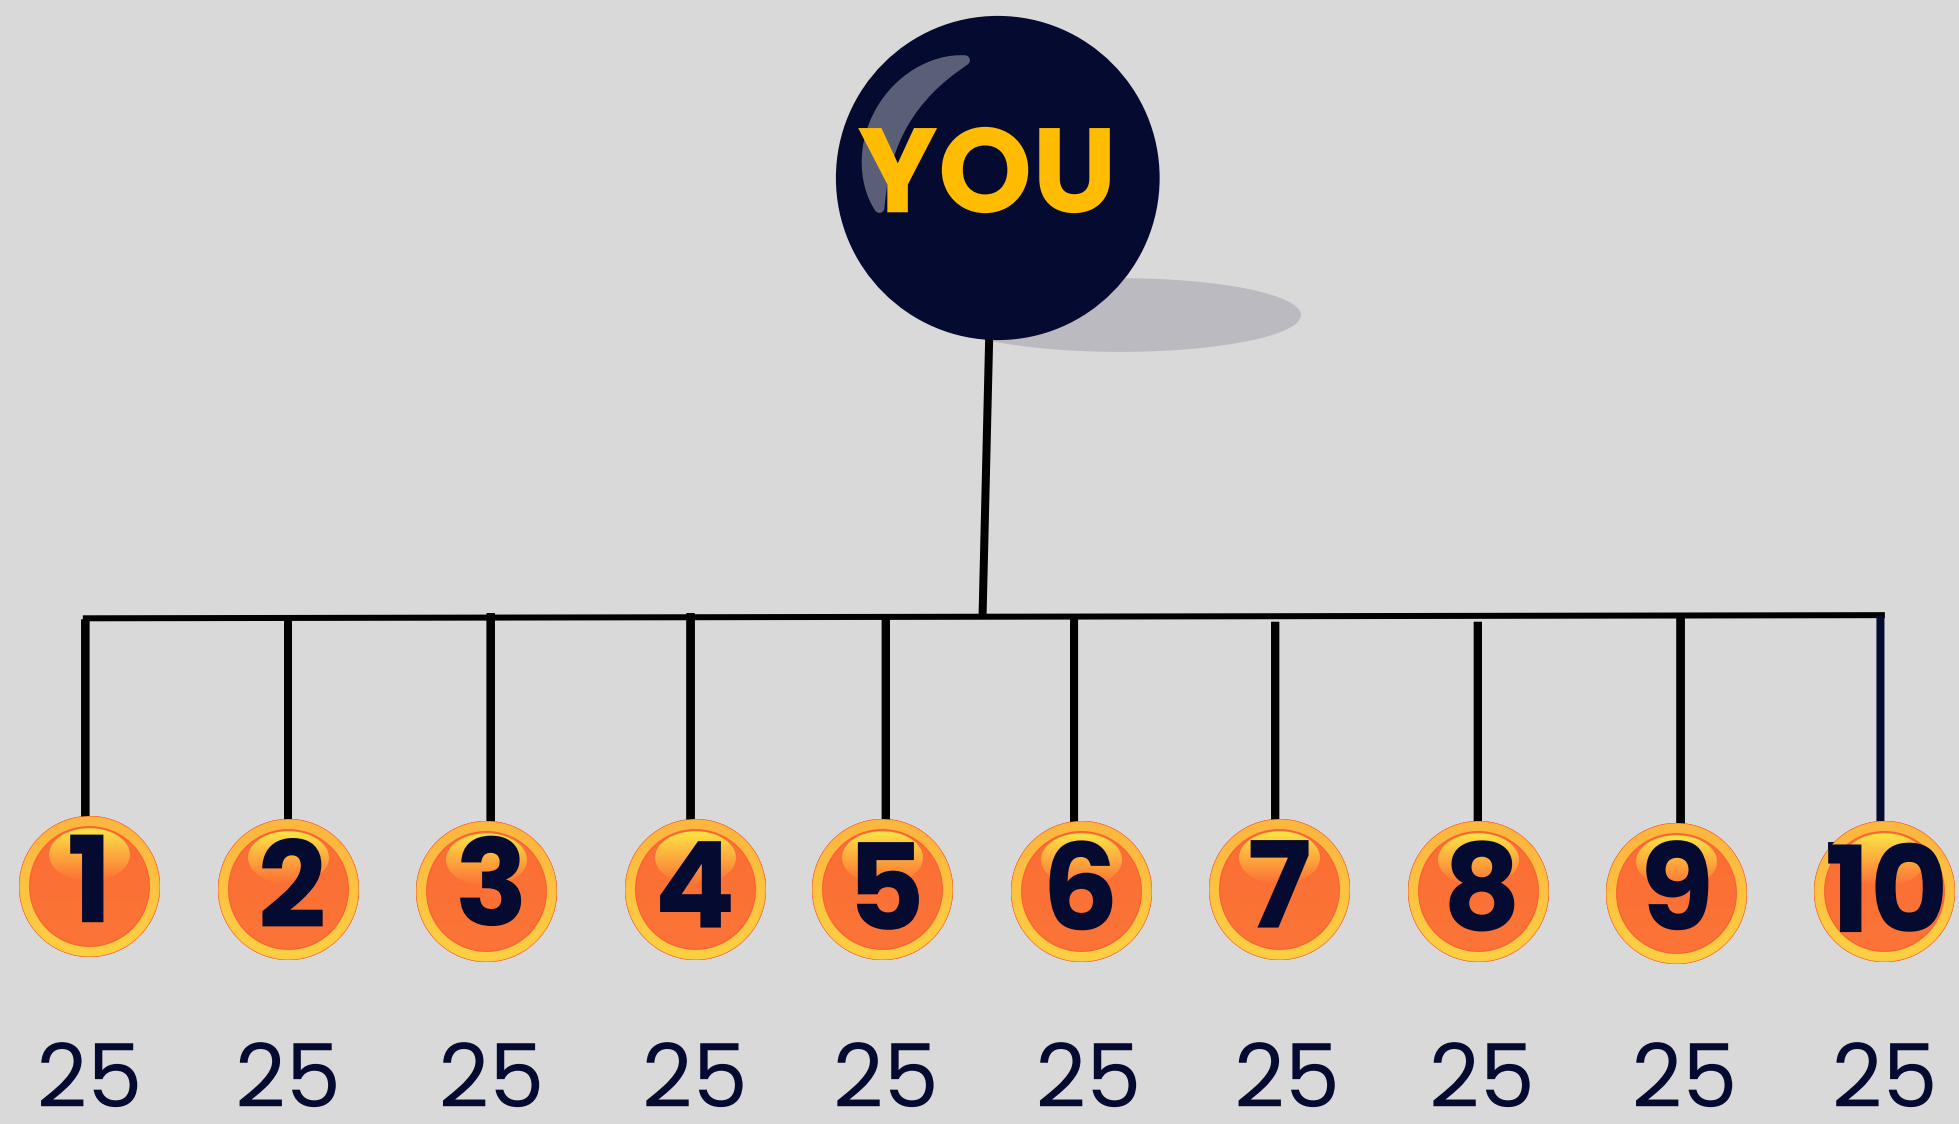

 100% WORKING = 52552600

 50% WORKING = 26276300

 25% WORKING = 13138150

 10% WORKING = 5255260

 5% WORKING = 2627630

 1% WORKING = 525526

CLUB INCOME

CLUB	MEMBER	DIRECT	INCOME PER ID
CLUB-1	25	5	2\$
CLUB-2	60	6	3\$
CLUB-3	105	7	4\$
CLUB-4	160	8	5\$

 **CLUB 1**
5 DIRECT REFER AND 5-5 TEAM TOTAL 25 MEMBER TEAM THAN 2\$ PER ID TEAM MEMBER INCOME

 **CLUB 2**
6 DIRECT REFER AND 10-10 TEAM TOTAL 60 MEMBER TEAM THAN 3\$ PER ID TEAM MEMBER INCOME

 **CLUB 3**
7 DIRECT REFER AND 15-15 TEAM TOTAL 105 MEMBER TEAM THAN 4\$ PER ID TEAM MEMBER INCOME

 **CLUB 4**
8 DIRECT REFER AND 20-20 TEAM TOTAL 160 MEMBER TEAM THAN 5\$ PER ID TEAM MEMBER INCOME

ROYALTY INCOME

**10 DIRECT REFER AND
25-25 TEAM TOTAL 250
MEMBER TEAM**

THEN ROYALTY ACHIEVER

LUCKY DRAW

EVERY MONTH 2 LUCKY DRAW ON 15-30 DATE