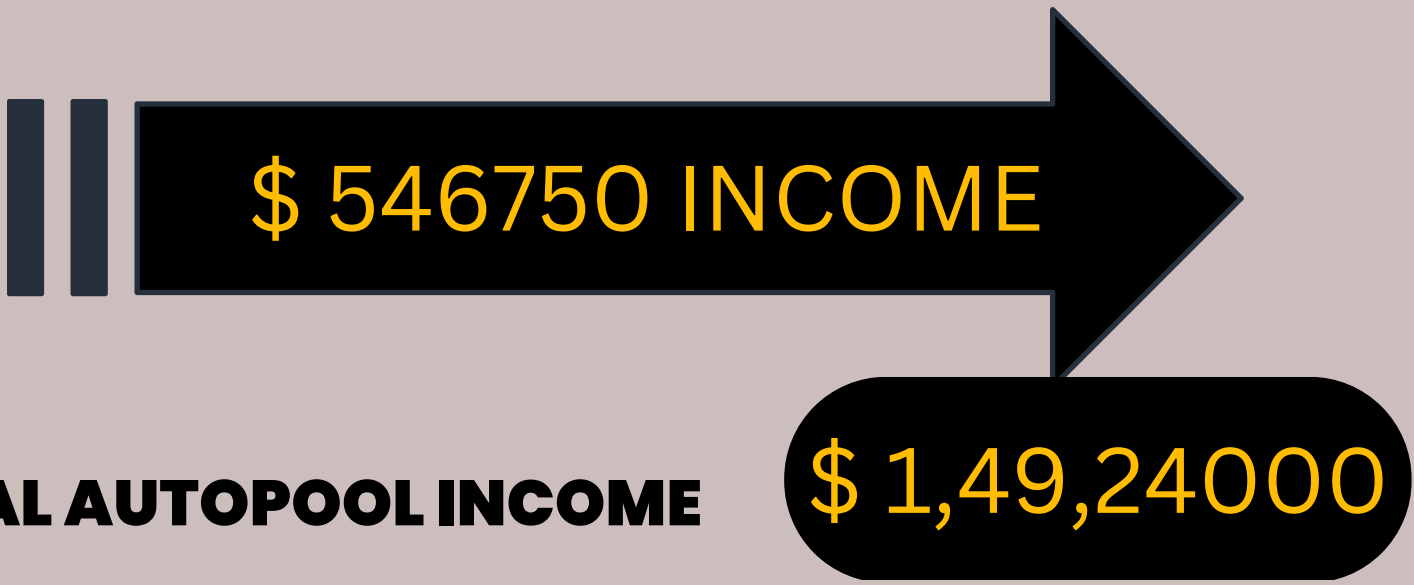

ID	INCOME	TOTAL INCOME
2	\$6075	\$12150
4	\$6075	\$24300
8	\$12150	\$97200
16	\$12150	\$194400
32	\$24300	\$777600
INCOME	\$60750	\$1105650
WITHDRAWAL		\$862650

PLATINUM GLOBAL AUTOPOOL

DREAMLITE

www.dreamlite.io

ID	INCOME	TOTAL INCOME
2	\$18225	\$36450
4	\$18225	\$72900
8	\$36450	\$291600
16	\$36450	\$583200
32	\$72900	\$2332800
INCOME	\$182250	\$3316950
WITHDRAWAL		\$2587950

TOTAL AUTOPOOL INCOME

ID	INCOME	TOTAL INCOME
2	\$54675	\$109350
4	\$54675	\$218700
8	\$109350	\$874800
16	\$109350	\$1749600
32	\$218700	\$6998400
INCOME	\$546,750	\$9950850
WITHDRAWAL		\$9950850